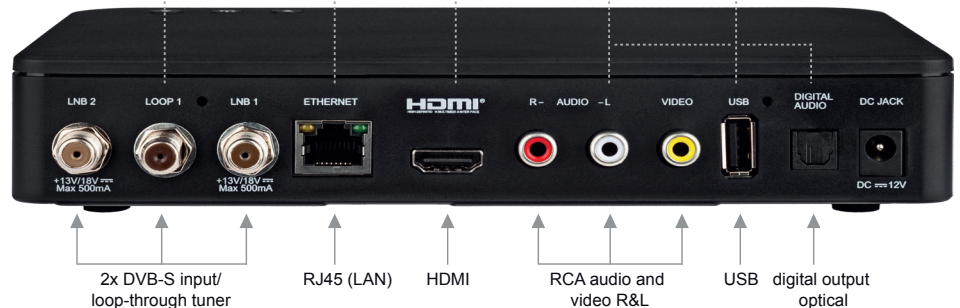

Optionally available:

W-LAN Dongle
77-9407-00

TELESTAR-DIGITAL GmbH
Am Weiher 14
D-56766 Ulmen/GERMANY

Telefon +49 - (0) 26 76 / 9 52 00
Telefax +49 - (0) 26 76 / 9 52 01 00
E-mail Verkauf@teletstar.de

Scope of delivery

IMPERIAL HD 7i Twin, remote control (inc. batteries), external power supply, user manual

	Device
Dimensions [cm] WxHxD	20 x 4 x 13
Weight	0,3kg

IMPERIAL HD 7i twin
Art.No.: 77-561-00

4 024035 775616