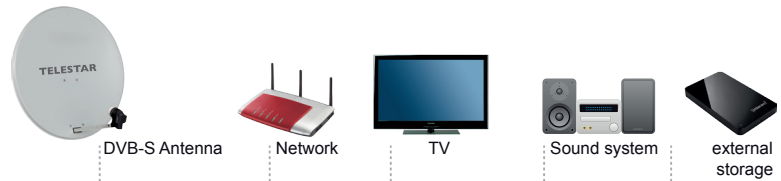

Optionally available:

W-LAN Dongle
77-9407-00

TELESTAR-DIGITAL GmbH
Am Weiher 14
D-56766 Ulmen/GERMANY

Telefon +49 - (0) 26 76 / 9 52 00
Telefax +49 - (0) 26 76 / 9 52 01 00
E-mail Verkauf@teletstar.de

Scope of delivery

IMPERIAL HD 7i Twin, remote control (inc. batteries), external power supply, user manual

	Device
Dimensions [cm] WxHxD	20 x 4 x 13
Weight	0,3kg

IMPERIAL HD 7i twin
Art.No.: 77-561-00

4 024035 775616